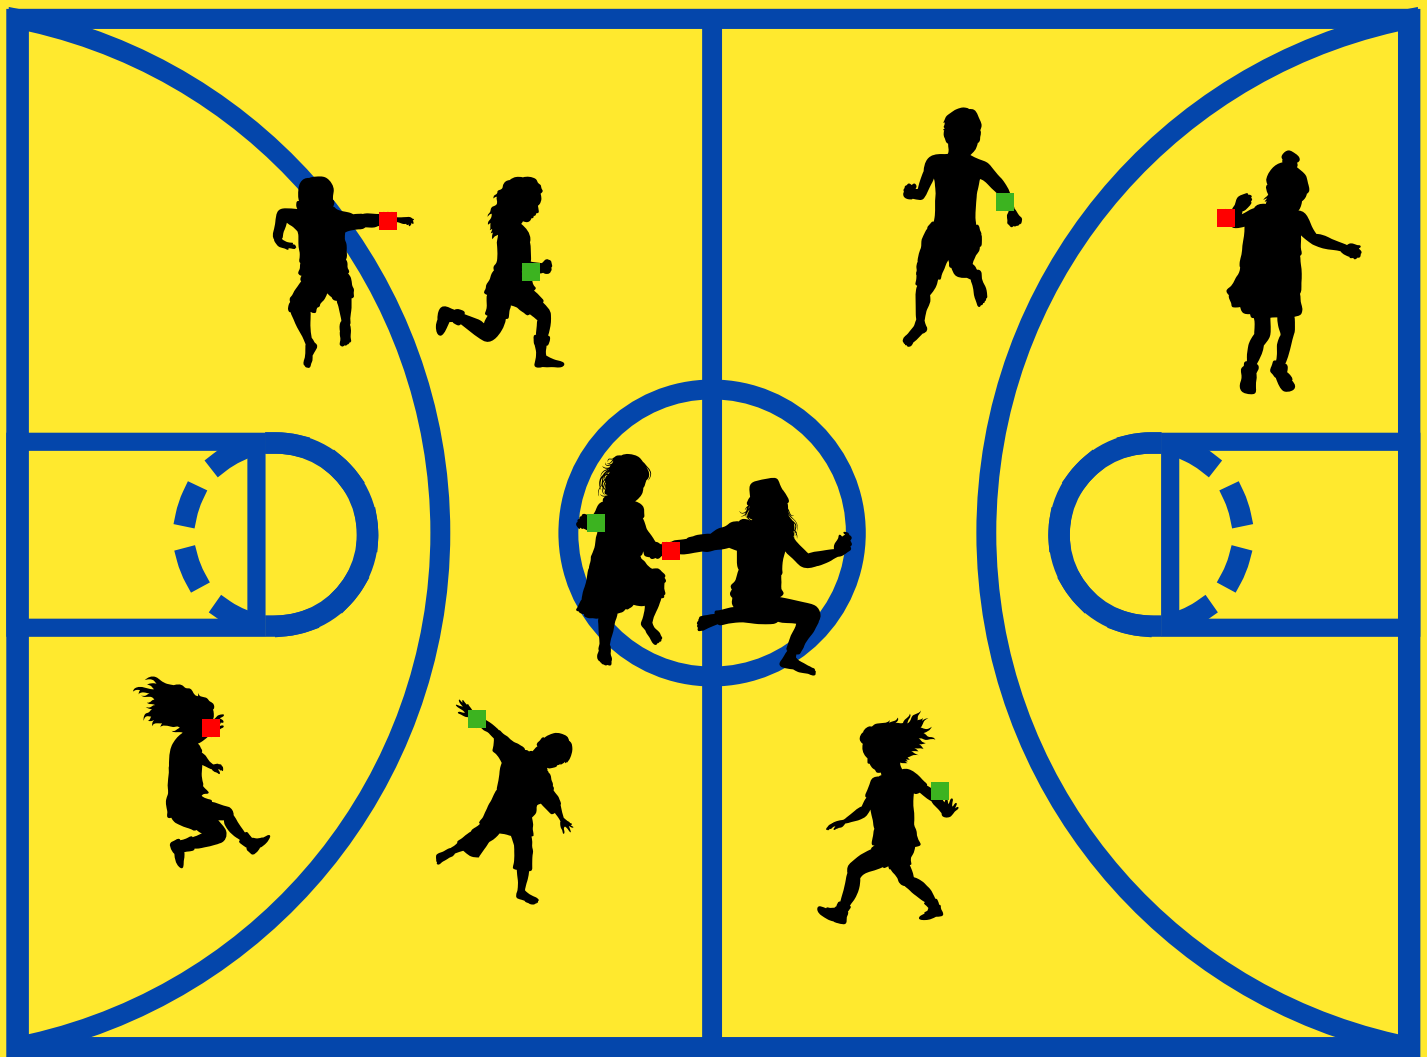

How it Works

Each player wears a tracker on their wrist. The central game controller programs tracker for game mode and reports scores after every round. Trackers detect player movement. They provide feedback in three ways, through the screen, via sound, and with vibration. Moreover, the trackers detect each other and can interact depending on game mode.